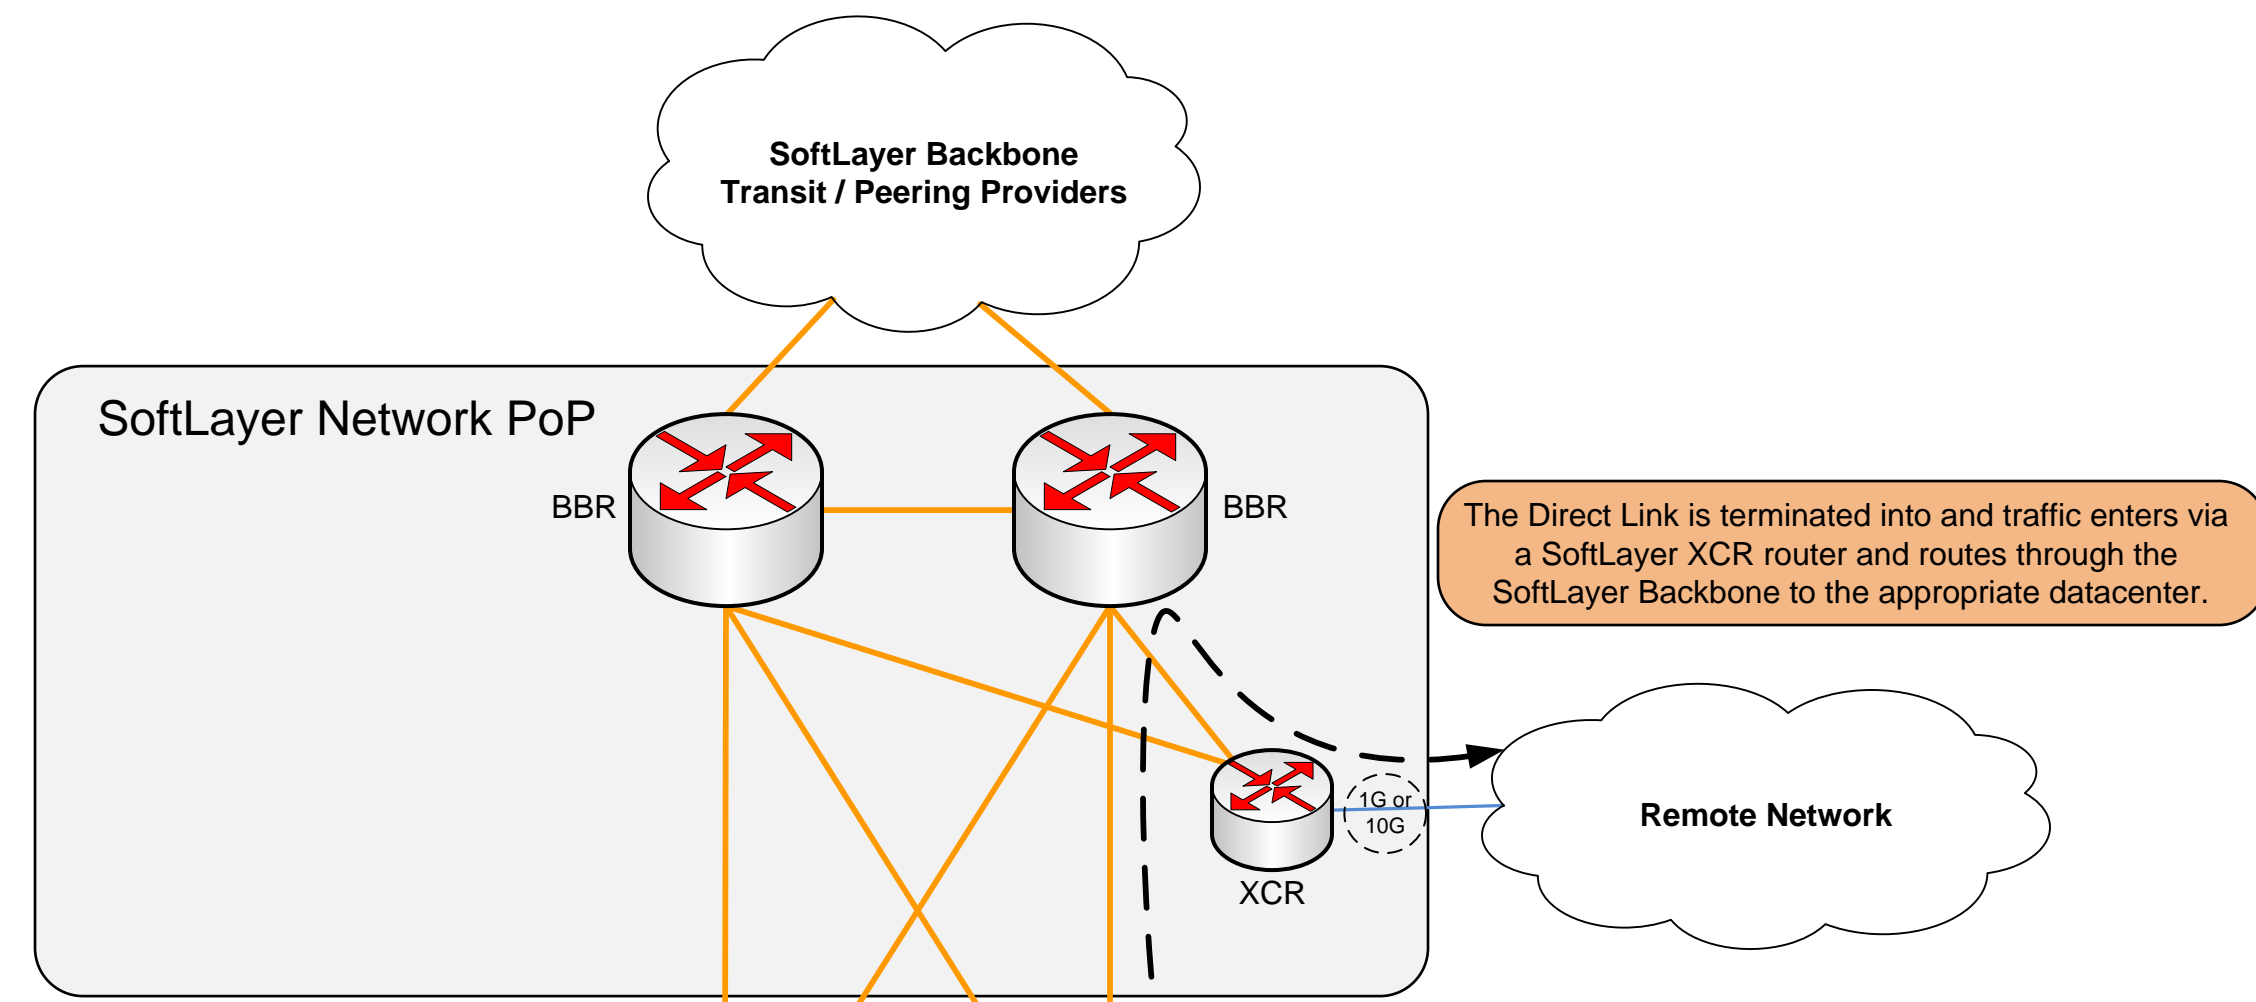

Naming Scheme	
Routers	
DAR	= distribution aggregation router
BBR	= backbone router
FCR	= frontend customer router
BCR	= backend customer router
MBR	= master backend router
VER	= VPN edge router
XCR	= Cross Connect router
XCS	= Cross Connect switch
Switches	
FCS	= frontend customer servers switch
BCS	= backend customer servers switch
FAS	= frontend racks aggregation switch
BAS	= backend racks aggregation switch
BMS	= backend management (IPMI ports) switch
MSS	= master service switch
LBSW	= load balancer switch

The SoftLayer Services network will not be accessible from hosts outside of SoftLayer data centers.