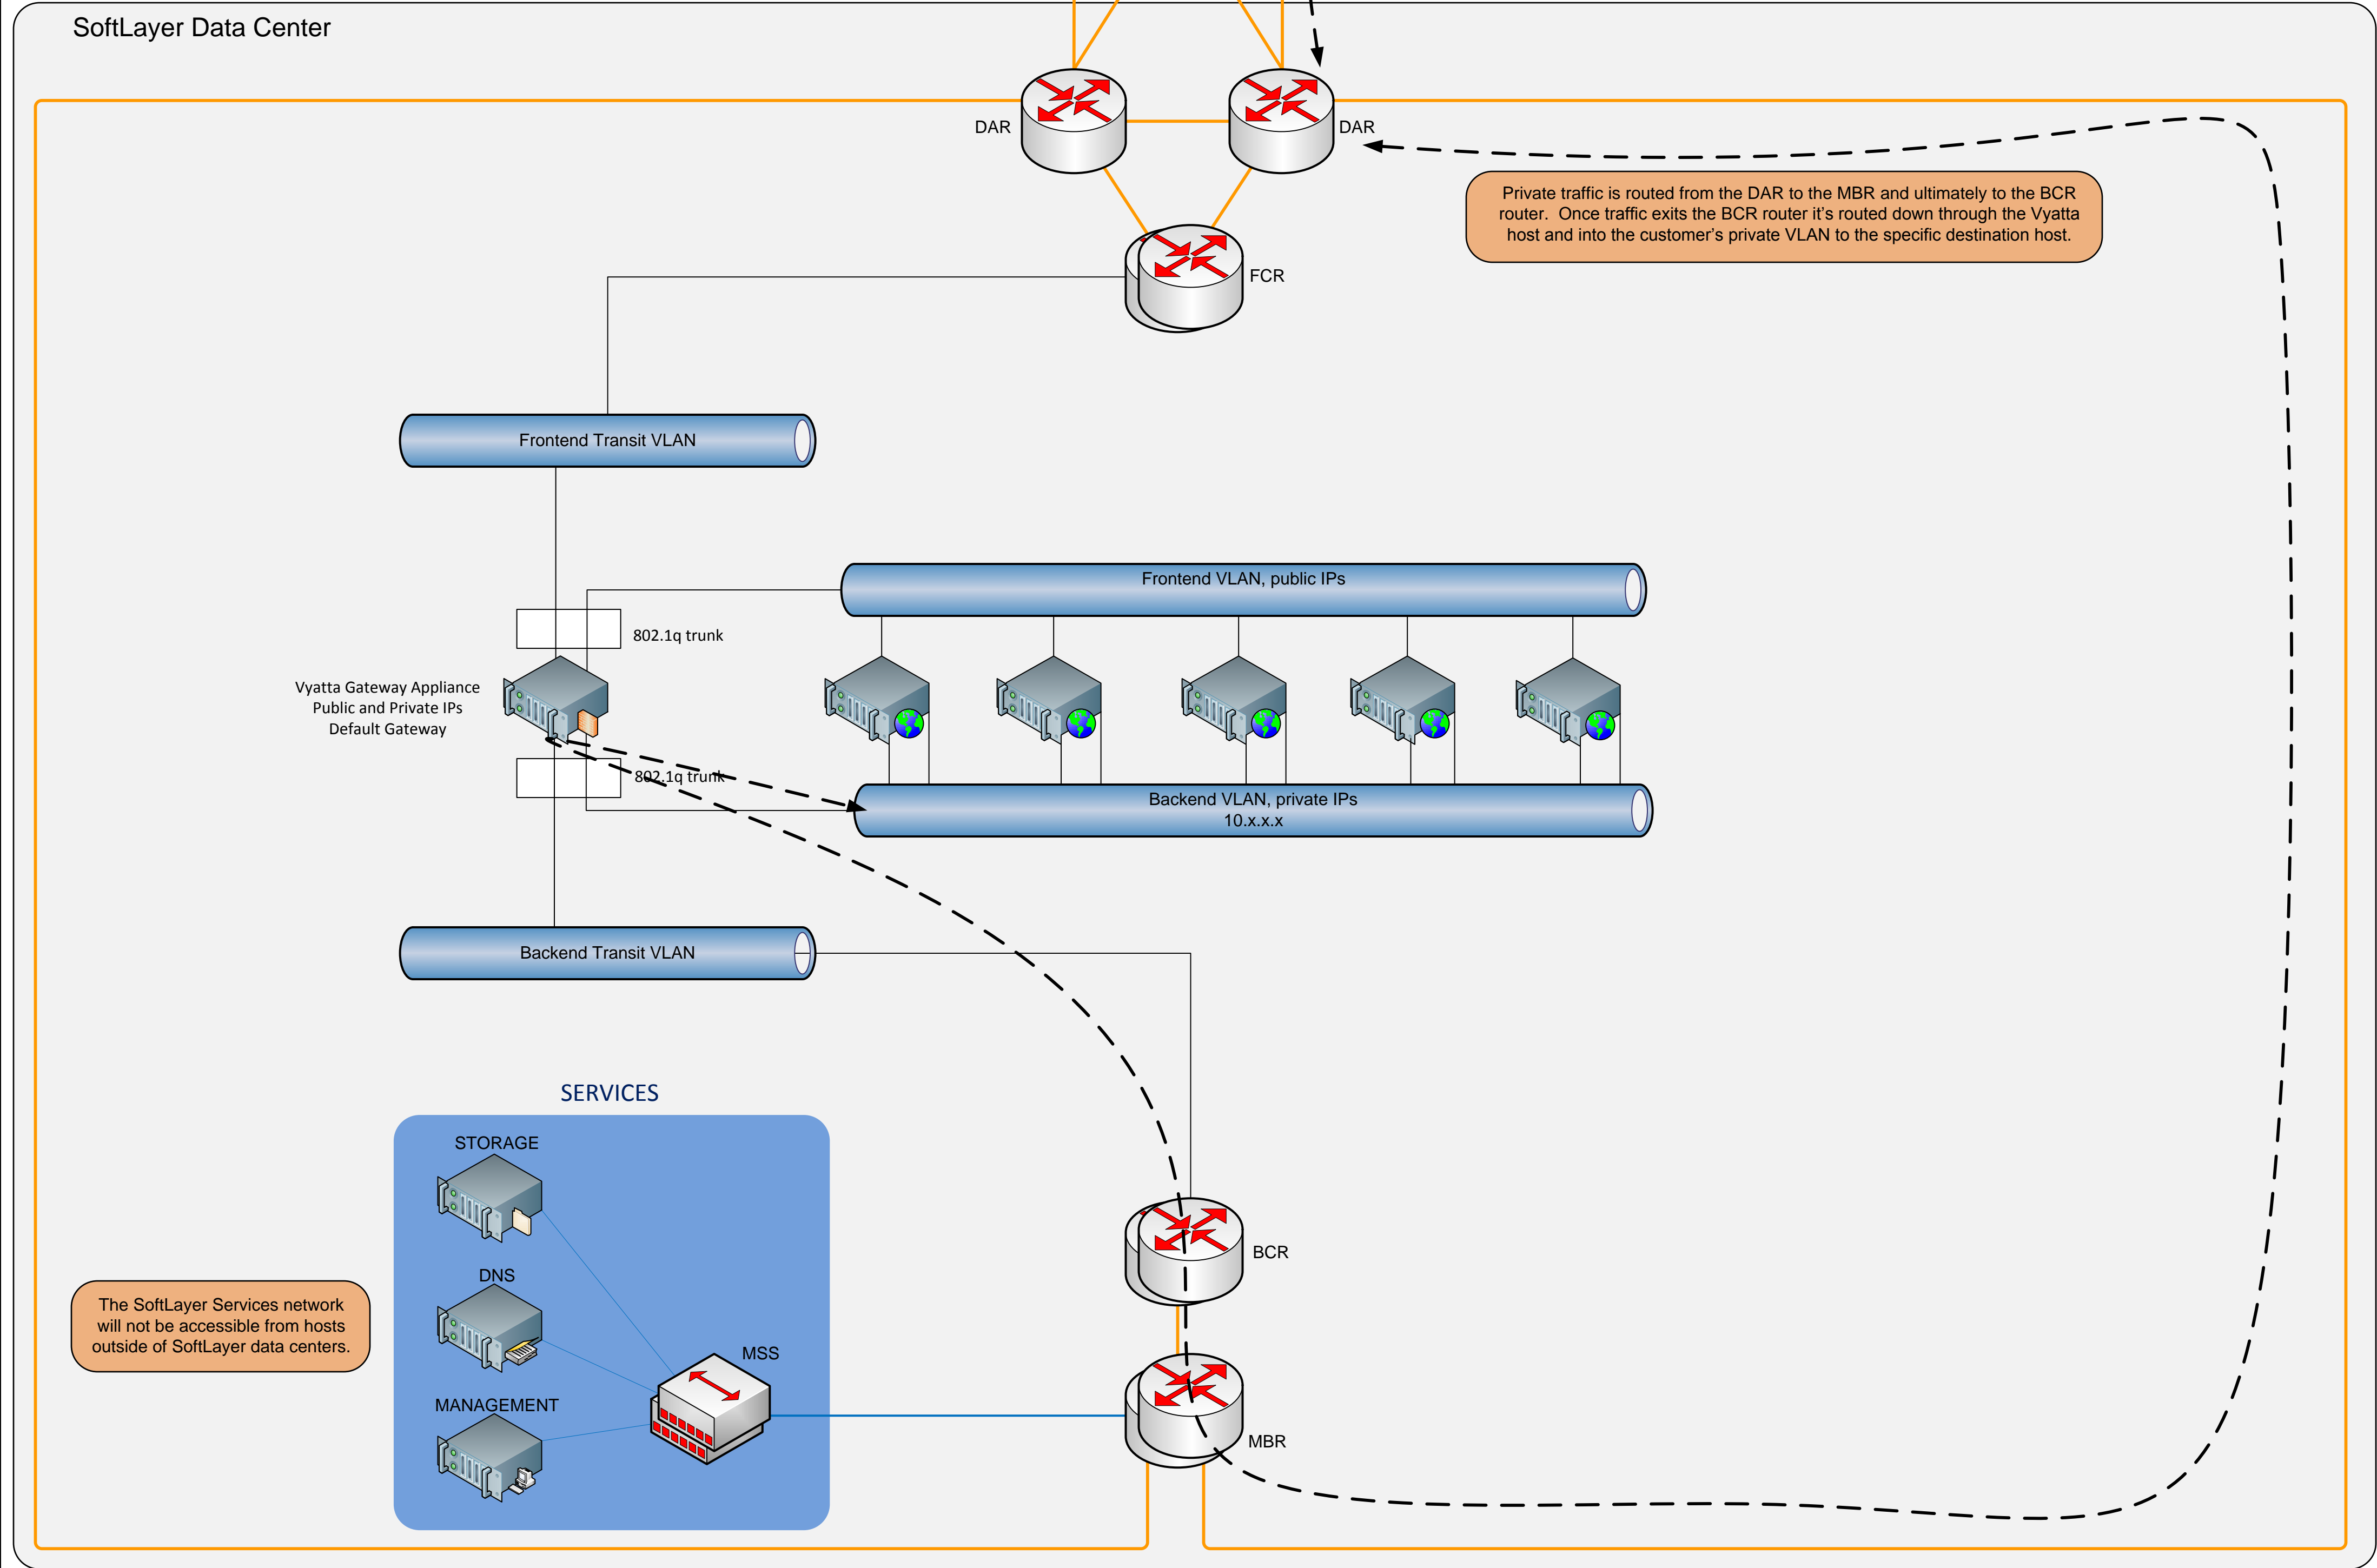

Naming Scheme	
Routers	
DAR	= distribution aggregation router
BBR	= backbone router
FCR	= frontend customer router
BCR	= backend customer router
MBR	= master backend router
VER	= VPN edge router
XCR	= Cross Connect router
XCS	= Cross Connect switch
Switches	
FCS	= frontend customer servers switch
BCS	= backend customer servers switch
FAS	= frontend racks aggregation switch
BAS	= backend racks aggregation switch
BMS	= backend management (IPMI ports) switch
MSS	= master service switch
LBSW	= load balancer switch

The SoftLayer Services network will not be accessible from hosts outside of SoftLayer data centers.